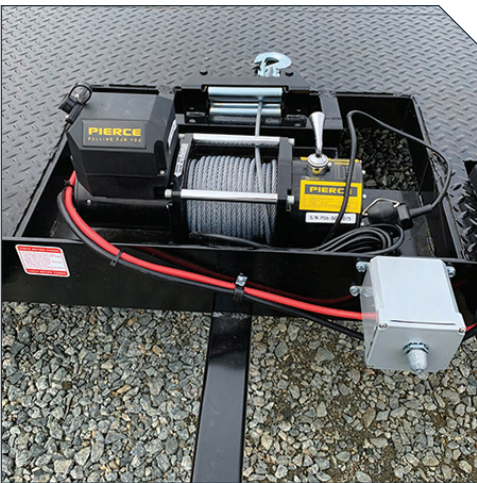

What We Do

- We sell new and pre-owned trailers
- We provide a cash price discount on trailer purchases
- We appraise and accept trade-ins
- We sell and install truckbeds & bedliners
- We sell and install bumper pull, gooseneck, and 5th wheel hitch kits
- We sell and install parts for trailers & tow vehicles
- We provide in-house NC DMV title registration & plates
- We provide custom payment solutions, including trailer financing, parts & service financing, truckbed financing, and a trailer rent-to-own program
- We provide long term solutions including GAP, theft protection, tire and wheel protection, service plans
- We offer custom trailer ordering to meet your needs including additional sizes, options, and accessories
- We provide commercial customer perks + discounts, custom trailer designs, drop-in safety inspections, early emergency drop off and scheduling
- We have trained service professionals for repairs, maintenance, upgrades, modifications, fabrications
- We provide manufacturer warranty assistance