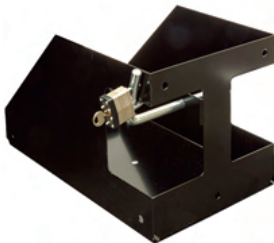

Any style trailer
Part #:
LT20

Gas Container Rack

Any style trailer
Part #:
LT30

Backpack Blower Rack

Stihl - Any style trailer
Part #:
LT22

Locking Gas Container Rack

Any style trailer
Part #:
LT32

Water Cooler Rack