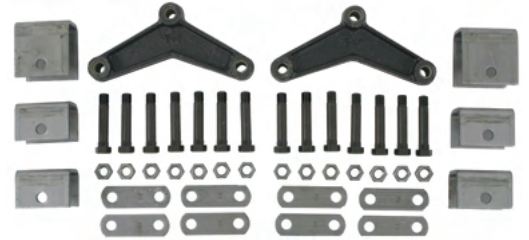

9/16"-18x3.5
Part #:
61635B

**Shackle
Nut**

9/16"-18
Part #:
9000147

Suspension

Shackle Strap

2.250" O.C.
1.25" W x 3.53" L
Part #: **9000163**

Shackle Strap

2.625" O.C.
1.25" W x 3.905" L
Part #: **9000223**

Shackle Strap

3.125" O.C.
1.25" W x 4.405" L
Part #: **9000164**

U-Bolt Kit for 1 Axle

3.5K GVWR
1/2" Thread
3" Round Tube
Part #: **APUBR-1**

U-Bolt Kit for 1 Axle

5.2K to 7K GVWR
1/2" Thread
3" Round Tube
Part #: **APUBR-8**

U-Bolt Kit for 1 Axle

9/16" Thread
3" Round Tube
Part #: **APUBR-9**

Single Axle Hanger Kit

2 to 3.5K GVWR
Part #: **9100117**

Tandem Axle Hanger Kit

2 to 7K GVWR
Part #: **9100015**

Nylon Bushing

9/16" ID, 11/16" OD, 2" L
Part #: **9000039**

4-Way Plug, Molded

8' Length
Part #:
787268

6-Way Connector

Trailer End
Part #:
TC2061

4 to 7-Way Adapter

Part #:
57184

7-Way Plug, Molded

4' Length
Part #:
9900076